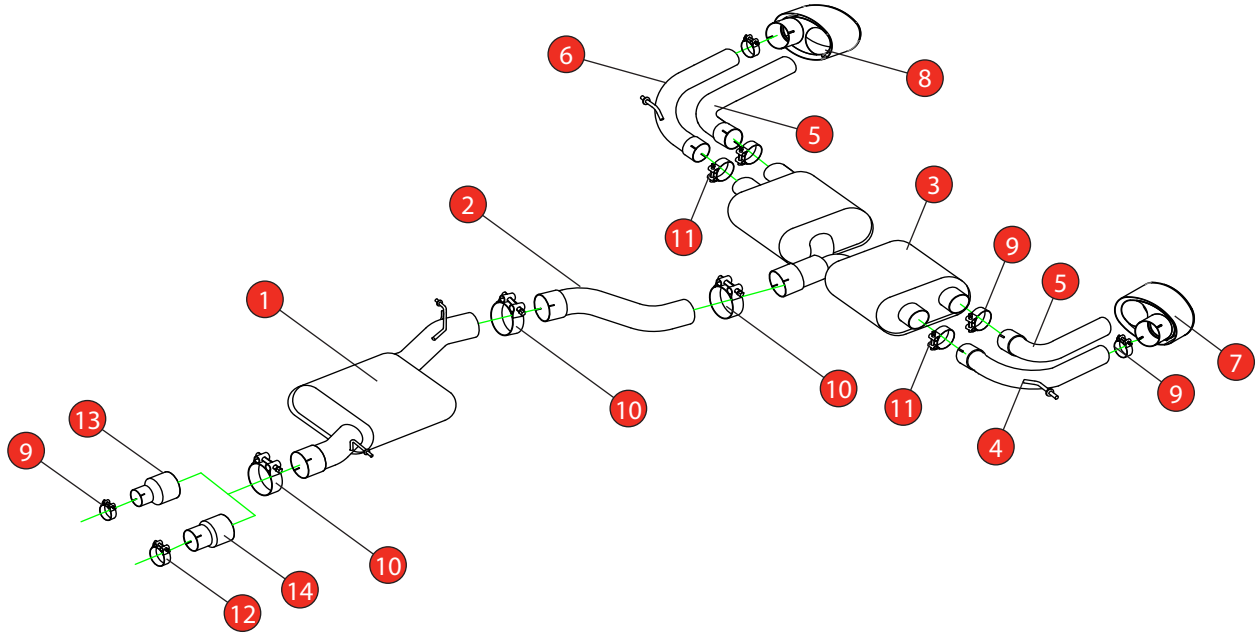

Car	Audi S3 8V Saloon	Part No.	SAU099CF
Year	2013-2020	Fit Kits	395FK
Notes	Where not supplied use original fittings	Features	Pipe Diameter:- 80mm

Estimated Fitting Time: 2 Hours

NO.	PART NO.	DESCRIPTION	QTY
1	763VW	Resonated Centre Section	1
2	765VW	Link Pipe	1
3	766VW	Rear Silencer	1
4	840AU	L/H Outer Trim Connecting Pipe	1
5	842AU	L/H & R/H Inner Trim Connecting Pipe	2
6	841AU	R/H Outer Trim Connecting Pipe	1
7	Z023.10160	L/H Carbon Fibre Ascari Evo Trim	1
8	Z023.10161	R/H Carbon Fibre Ascari Evo Trim	1
Fit Kit			
9	Z016.10064	63-68mm Clamp	5
10	Z016.10069	79-85mm Clamp	3
11	Z016.10070	66mm H/D Clamp	2
12	Z016.10056	73-79mm Clamp	1
13	AD103	Adaptor (USE TO FIT TO O.E DOWNPIPE)	1
14	AD107	Adaptor (USE TO FIT TO Ø76mm DOWNPIPE)	1

DATE	10/02/2023
ISSUE	01
AUTHORISED	S Shipley

NOTE: ENSURE SCORPION SYSTEM IS CLEAR OF MOVING PARTS AND ALL ORIGINAL FUNCTIONS WORK CORRECTLY.

STAY CONNECTED TO RED POWER.

Car	Audi S3 8V Saloon	Part No.	SAU099CF
Year	2013-2020	Fit Kits	395FK
Notes	Where not supplied use original fittings	Features	Pipe Diameter:- 80mm

A)) Both of the rear mounting points need rotating 180° when fitting the Scorpion exhaust.

STAY CONNECTED TO RED POWER.